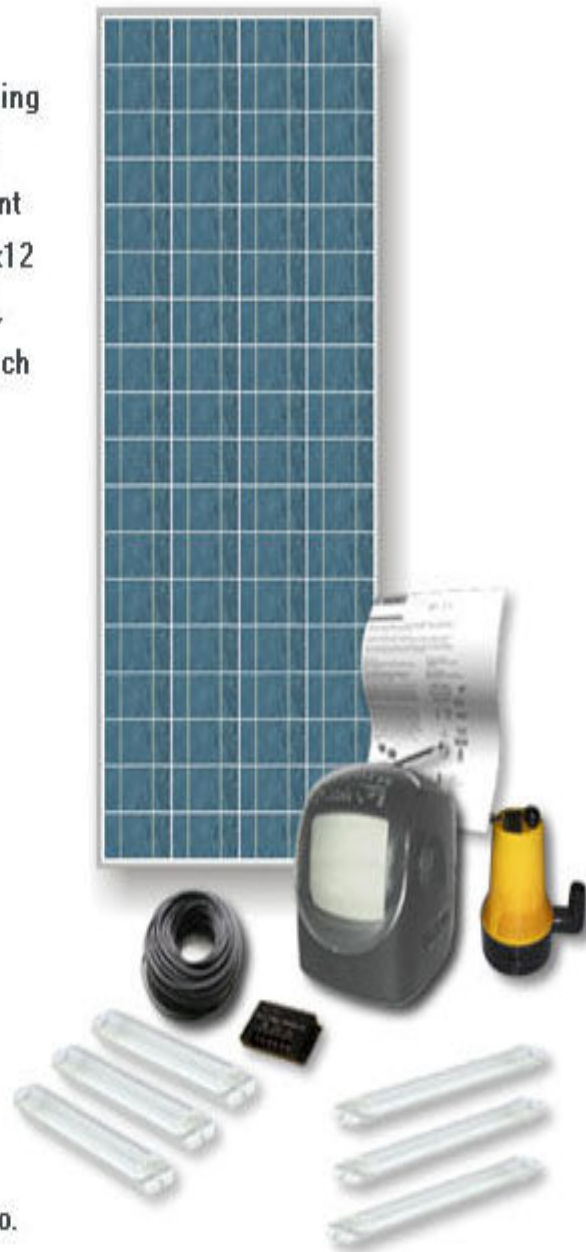

120W ANSOLAR SMALL PV SYSTEM

Kits include

A complete kit containing everything needed to illuminate six x 8 watt fluorescent tubes (each equivalent to a 40watt bulb). 1x12watt TV .1x12 watt watter pump Ideal for sheds, summer houses, workshops, beach huts, stables and many more applications.

120 watt solar panel plus

6 x 8 watt Fluorescent Lights
1x12watt TV
1x12watt watter pump
1 x 8A voltage regulator
1 x Fixing pack, including : 5m cable,
2 x battery connection clips, 6 x ring terminals, connector block, fuse, easy to install instructions and free installation help line.

Add a battery and you are ready to go.

A&A DISTRIBUTION

(Member Of AN Group Of Companies)

E-13A-11, Level 13A, Plaza Mon't Kiara, Mon't Kiara, 50480 Kuala Lumpur, MALAYSIA.

Website: www.ansolar.com.my Email: sales@ansolar.com.my